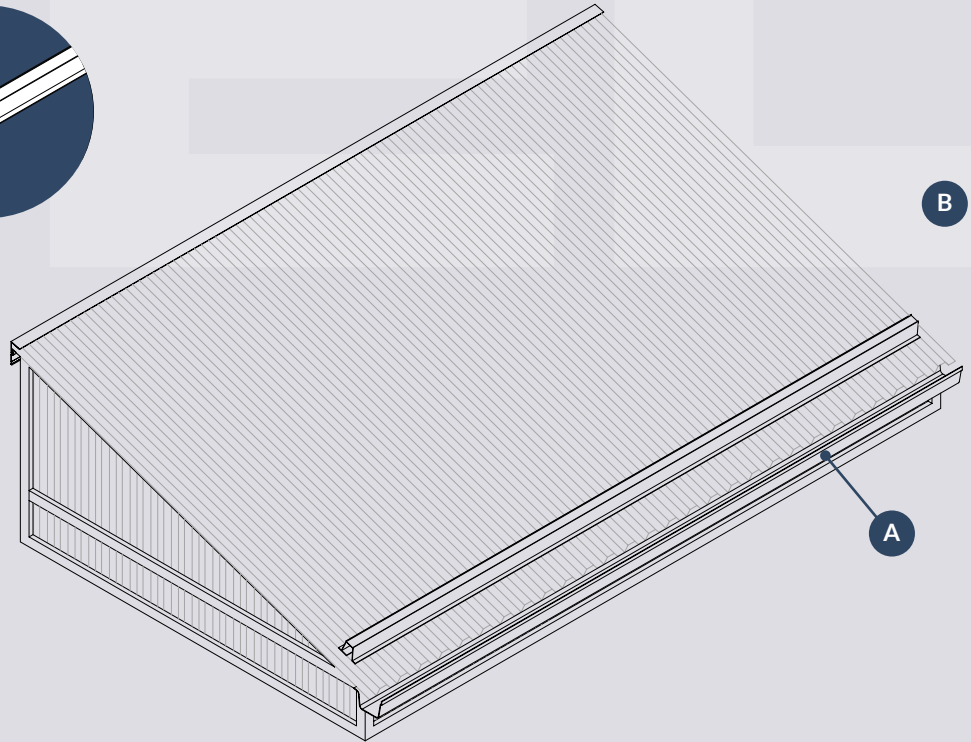

AUVENT EN POLYCARBONATE
POLYCARBONATE AWNING

A

B