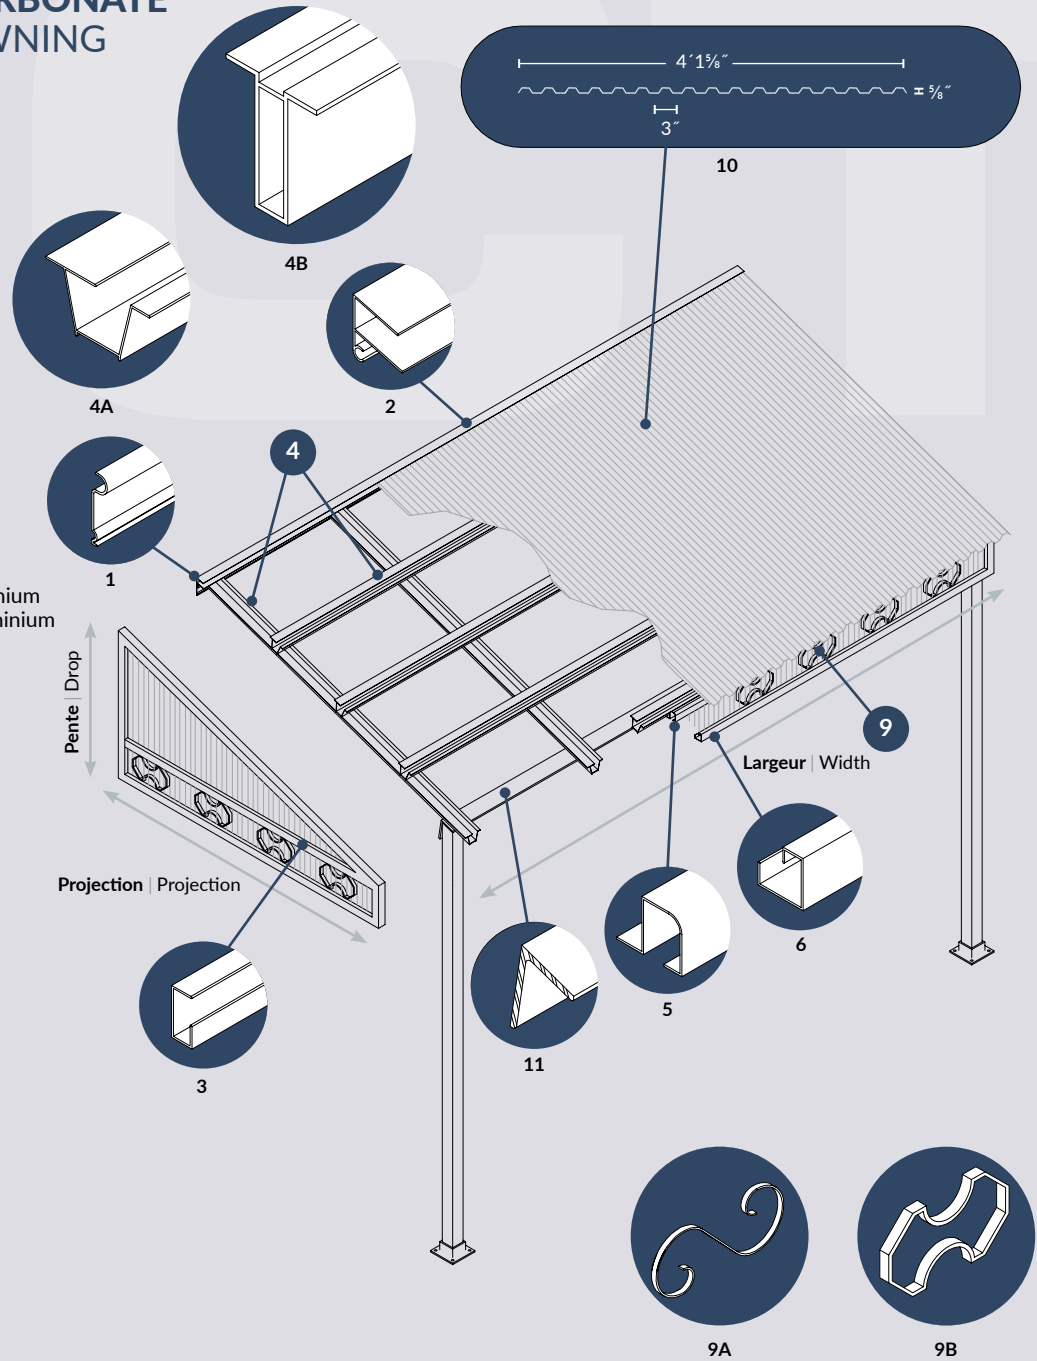

AUVENT EN POLYCARBONATE POLYCARBONATE AWNING

DÉTAILS

1. Moulure de départ au mur en aluminium
2. Moulure de départ d'auvent en aluminium
3. Profilé «U» en aluminium
4. Chevrons en aluminium (A= standard, B = «HD»)
5. Profilé spécial «C» en aluminium
6. Profilé «C» en aluminium
7. Colonnes de support en aluminium
8. Ancrage mécanique @ 16" c/c
9. Ornements en aluminium (A = «Ultra», B = «S»)
10. Profilé «Suntuf» en polycarbonate
11. Option: pont en «L» 3" x 2" x 1/4" en aluminium

DETAILS

1. Aluminium wall flashing
2. Aluminium standard flashing
3. Aluminium "U" runner
4. Aluminium rafters (A= standard, B = "HD")
5. Special aluminium "C" runner
6. Aluminium "C" runner
7. Aluminium support columns
8. Mechanical anchor @ 16" c/c
9. Aluminium ornaments (A = "Ultra", B = "S")
10. Polycarbonate "Suntuf" runner
11. Optional: aluminium "L" bridge 3" x 2" x 1/4"