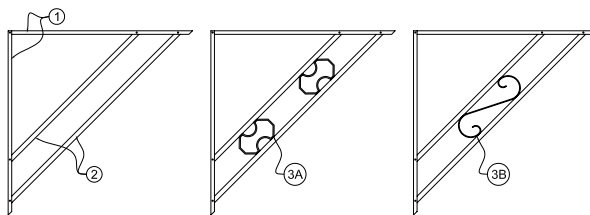

SUPPORTS EN ALUMINIUM POUR AUVENTS
ALUMINIUM BRACKETS FOR AWNING

Les supports HD peuvent être utilisés pour des auvents avec une projection n'excédant pas 42".

HD Brackets can be used for awnings with a projection of up to 42".